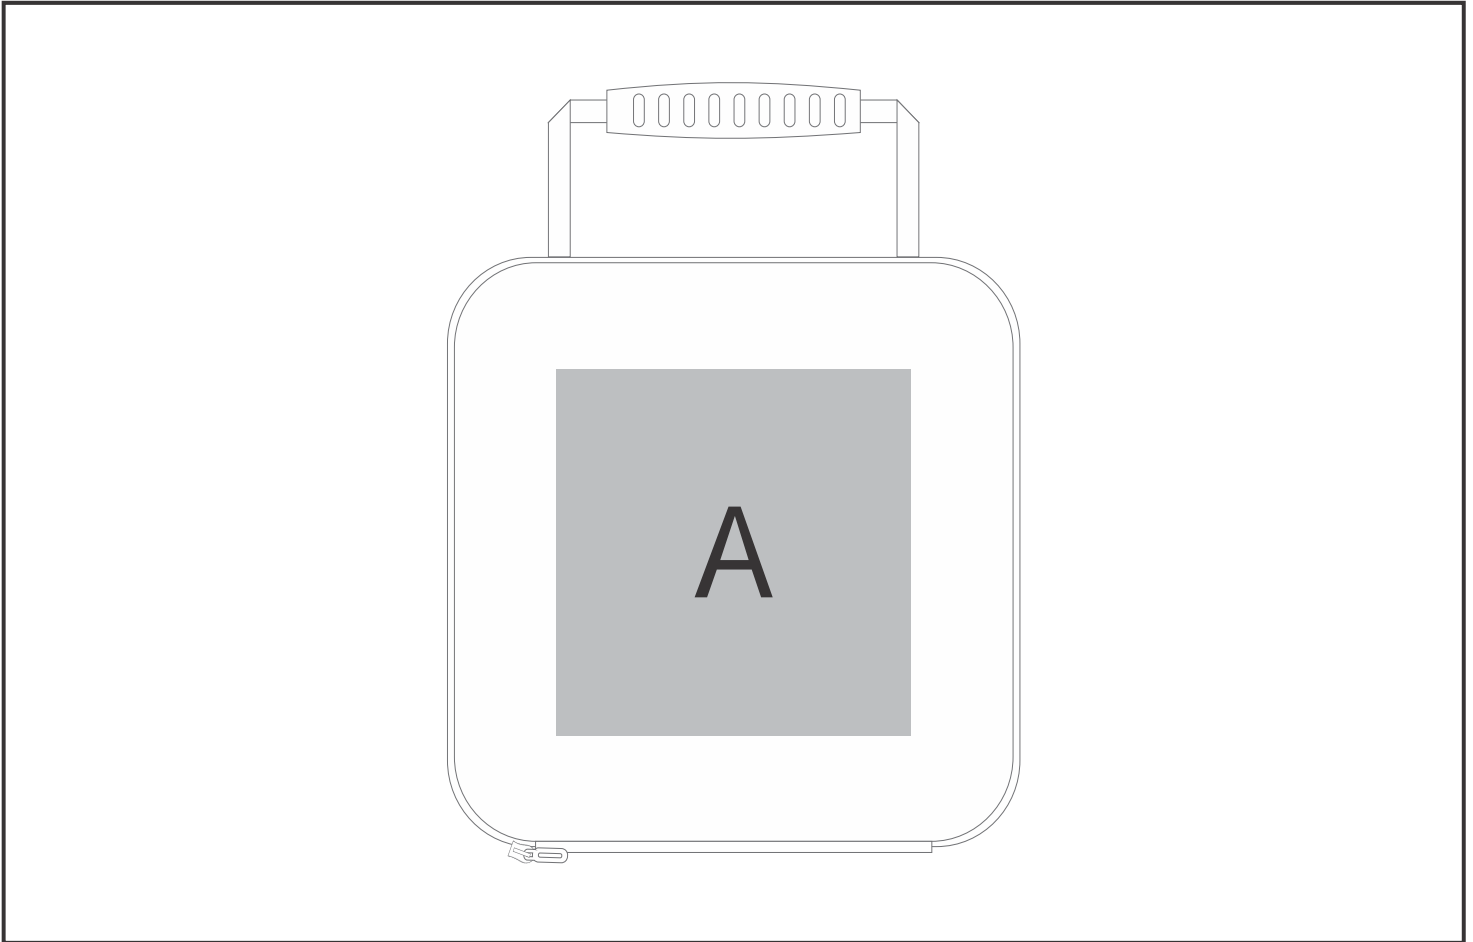

SF-EE-67-B

Eva & Elm Maringa Massage Gun

Need to know:

- Includes 1-Colour, 1-Position Screen Print (setup fees apply)
- Texture of Item will affect the quality of Screen Print.

Branding Options:

Position	Branding Method (Branding Code)	No. of Colours	Dimension
A	Screen Print (SC)	1 Colour	130mm wide x 130mm high